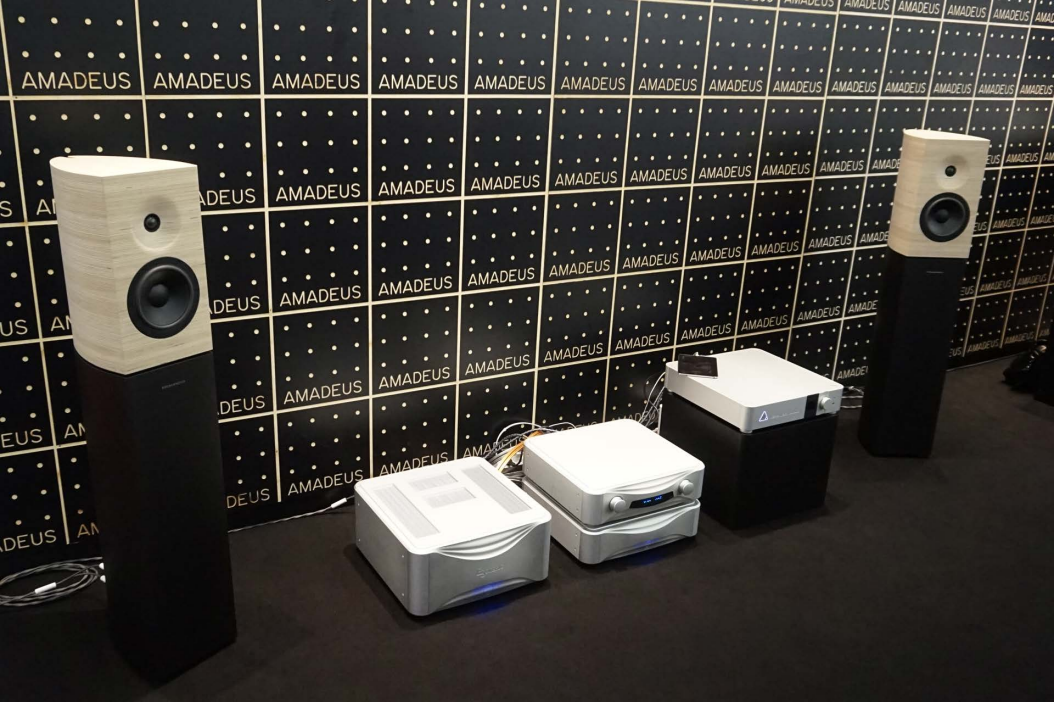

ESOTERIC

Informational card or brochure placed on the floor next to the turntable stand.

CLEARAUDIO Plus 1 System
Turntable
Tuner
Amplifier
Tuner
Tuner
Tuner

audioquest

RSI-G-02

RSI-G-02

TEAC

DSD

VOLUME

Hi-Res
AUDIO

CLOCK

POWER

ON

OFF

OPT/COAX

IN